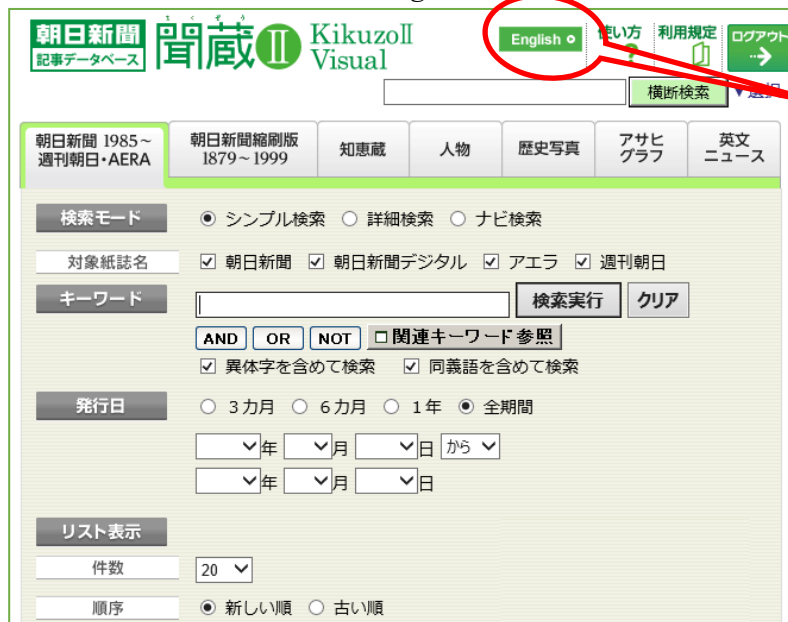

(1) 聞蔵Ⅱビジュアル海外版 (Kikuzo II Visual) URL for access
<http://database.asahi.com>

(2) Please click the login button.

(3) Search screen after login

English interface switching button on search screen is available.