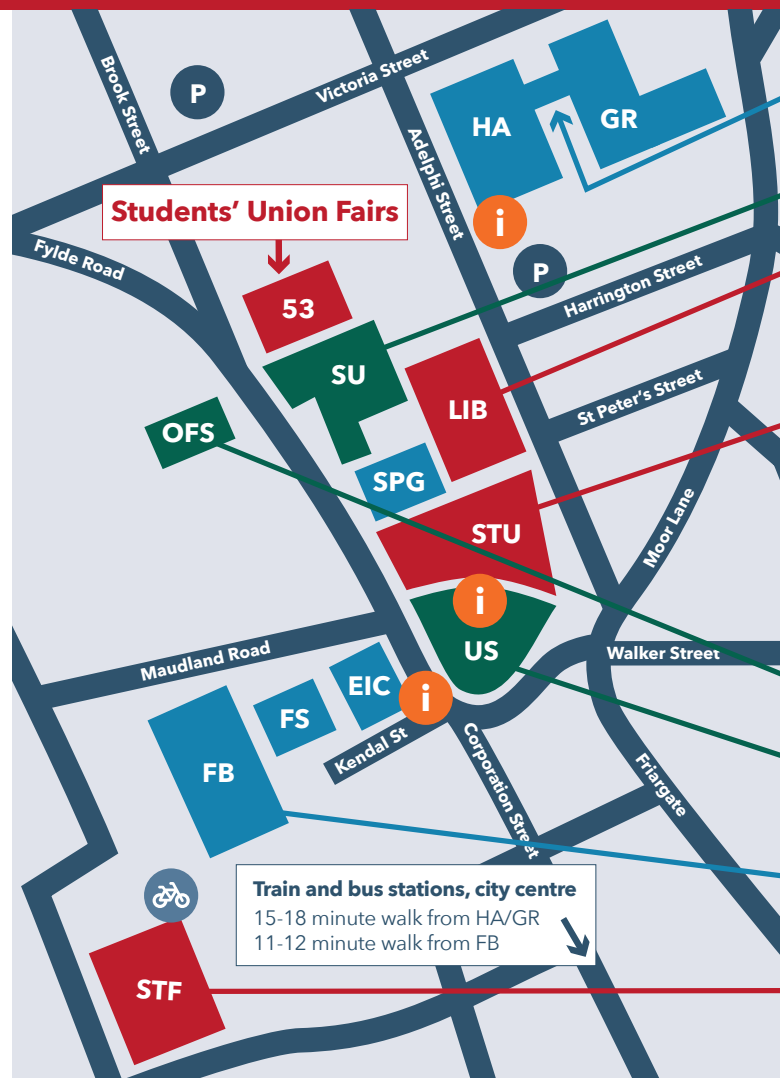

What's on

Your map and guide to Welcome Week 25-29 September 2023

Key welcome locations

Lively venues and vibrant spaces

53	53 Degrees
LIB	University Library
STF	Sir Tom Finney Sports Centre
STU	Student Centre

Explore your campus

EIC	Engineering Innovation Centre
FB	Foster Building
FS	Foster Square
GR	Greenbank Building
HA	Harrington Building
SPG	St Peter's Gardens

Take time out

OFS	Oasis, Faith and Spirituality Centre
SU	Students' Union (Nick Park meeting room)
US	University Square

i **Welcome information points**
- find your way, ask for help or talk to a student

bike **Bike Hub**

P **Pay and Display parking**

Use the **MazeMap app** to locate all UCLan Preston buildings, accessible routes, disabled facilities and designated family rooms.

Simply download for free and select the University of Central Lancashire.

Harrington Social Space and Refectory
- Big Hello venue (see timetable for details)
- Redeem your free drink voucher here

Students' Union
Take time out in the Nick Park meeting room