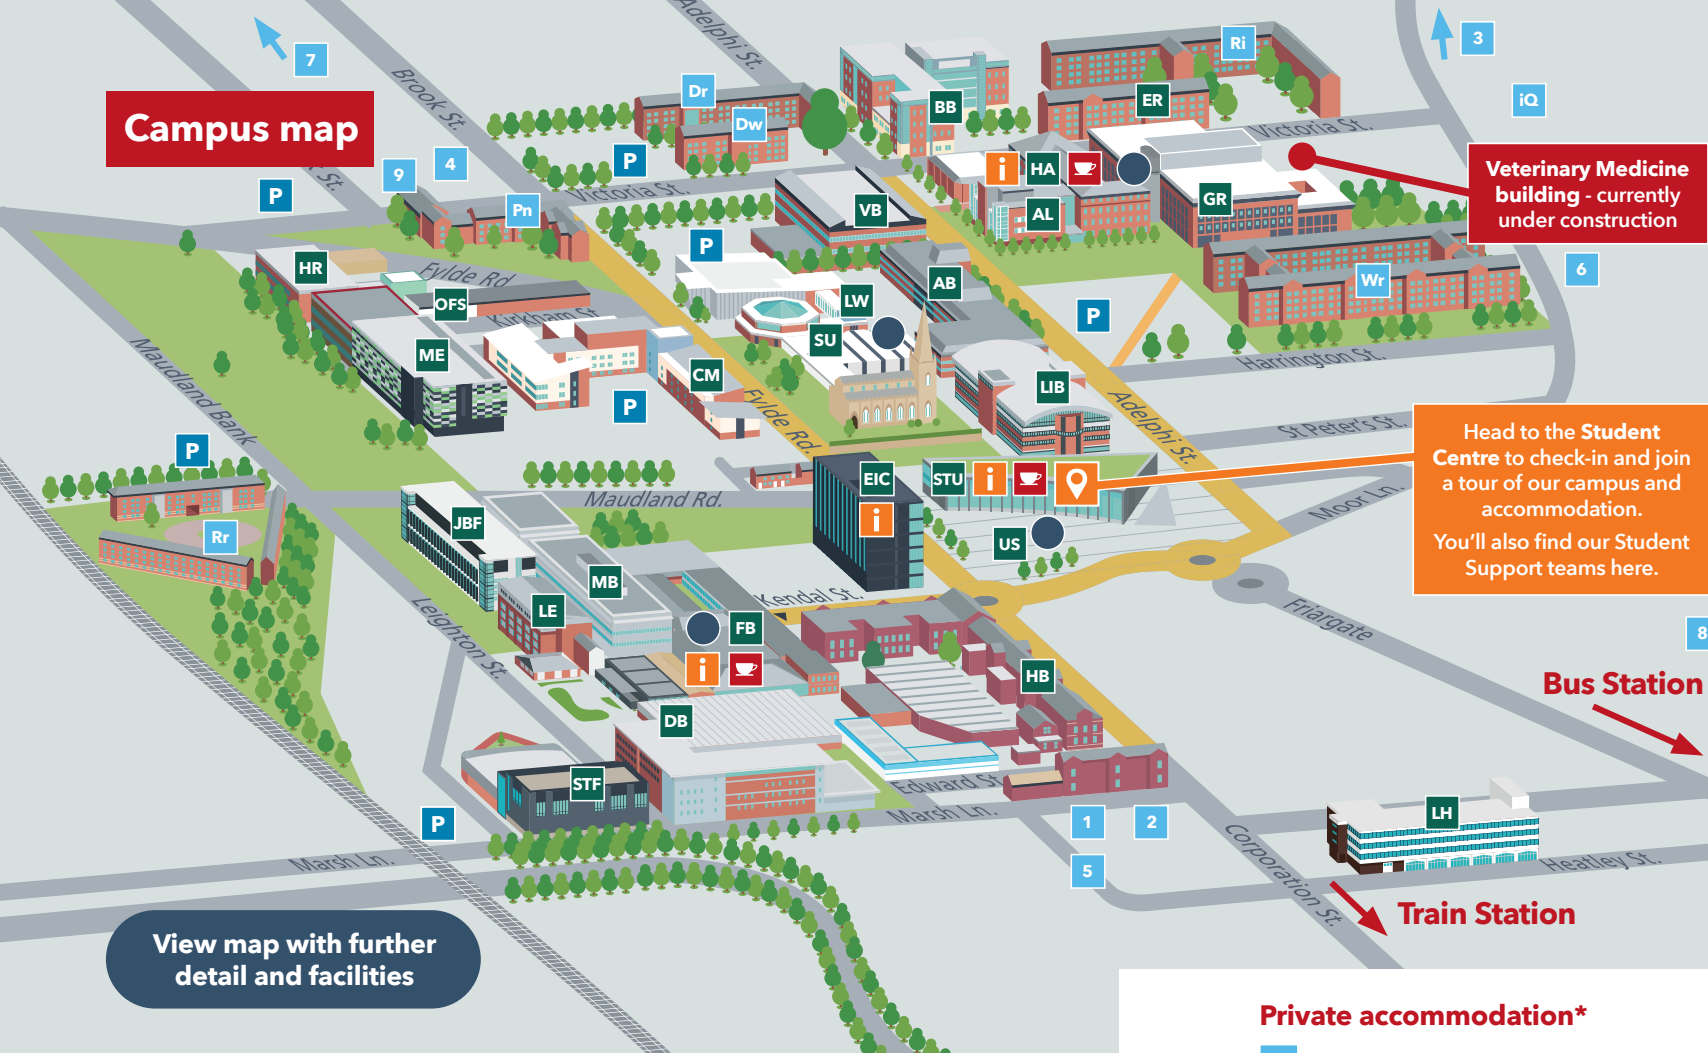

Campus map

Veterinary Medicine building - currently under construction

Head to the **Student Centre** to check-in and join a tour of our campus and accommodation. You'll also find our Student Support teams here.

Bus Station

Train Station

View map with further detail and facilities

- P** Car parks
- Check-in, Student Support teams and Tours
- Complimentary refreshments
- Subject stands
- Treat tokens can be used here
- Key walking routes

Private accommodation*

- 1** Boatmans Court PR1 8RQ
- 2** Bowran House PR1 8RQ
- 3** Canterbury Hall PR1 1AL
- 4** Foundry Court PR1 7EA
- 5** Ladywell Halls PR1 2XF
- 6** Moor Lane Halls PR1 1JW
- 7** Oxheys Court PR1 7PS
- 8** Trinity Student Village PR1 2HF
- 9** The Warehouse Apartments PR1 7QT