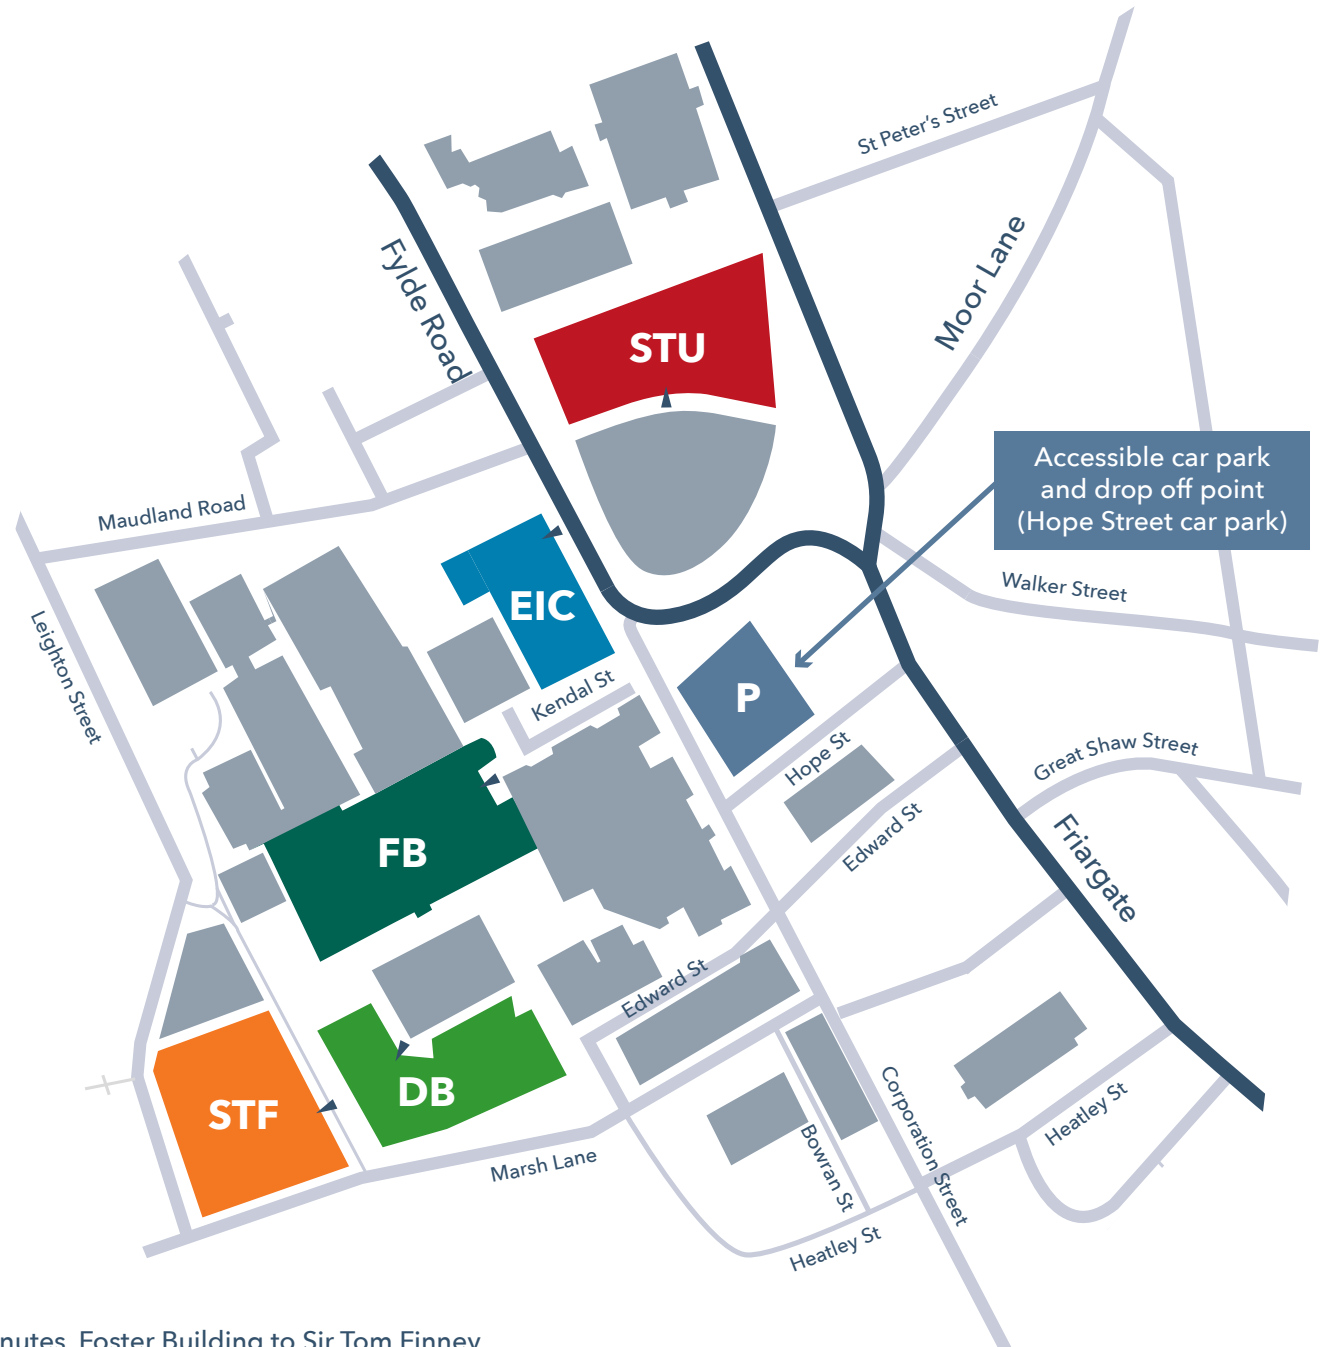

Finding your way around Graduation

- EIC
 (Engineering Innovation Centre)
Registration and Gowning
- FB
 (Foster Building)
Photography and pre-ceremony hospitality
- STF
 (Sir Tom Finney Sports Centre)
Graduation Ceremony
- STU
 (Student Centre)
Post-ceremony celebration and Gown Return
- DB
 (Darwin Building)
Live screening of ceremonies
- ▶
Entrances

Walking times:

Engineering Innovation Centre to Foster Building: 5 to 10 minutes, Foster Building to Sir Tom Finney Sports Centre: 5 to 10 minutes, Sir Tom Finney Sports Centre to Student Centre: 10 to 15 minutes