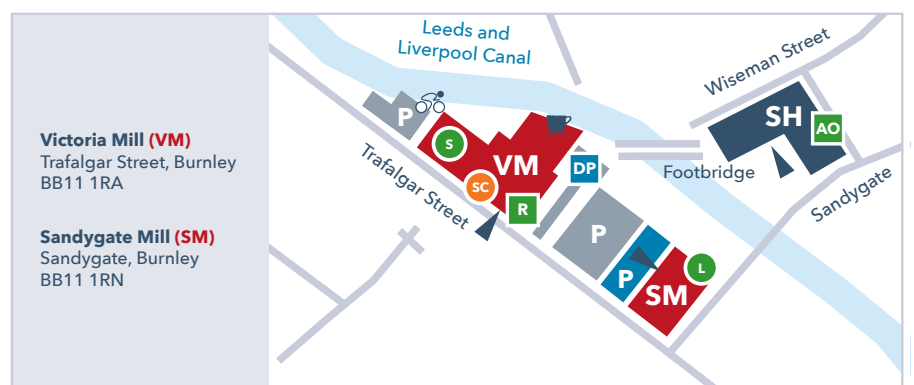

How to find us

By rail

Princess Way is only a 2 minute walk from Burnley Central Station and Manchester Road Station is only a 2 minute walk from Victoria Mill.

On foot from railway stations:

From Burnley Central Railway Station (2 mins):

Turn right out of the Station onto Railway Street, at the end of the street turn right onto Canning Street and onto Princess Way. Cross the road, using the designated crossing to UCLan Burnley Princess Way Campus.

From Burnley Manchester Road Railway Station (15 mins):

Turn left out of station and head down Manchester Road. Cross the roundabout at the traffic island and continue further along Manchester Road. Turn left onto Hammerton St. at the traffic lights, leading onto Queens Lancashire Way. Cross the mini roundabout at the traffic island onto Active Way. At the next roundabout take the first exit. Continue up the hill and the Princess Way entrance is on your left.

Walk south on Princess Way/B6434 towards Stanhope St Continue to follow B6434; Slight right onto Royle Road/B6434. At the roundabout, take the 1st exit onto Active Way/A679 At the next roundabout, take the 2nd exit onto Queen's Lancashire Way/B6240. Turn right towards Sandygate, continue onto Sandygate. Turn left onto Trafalgar St/A67.