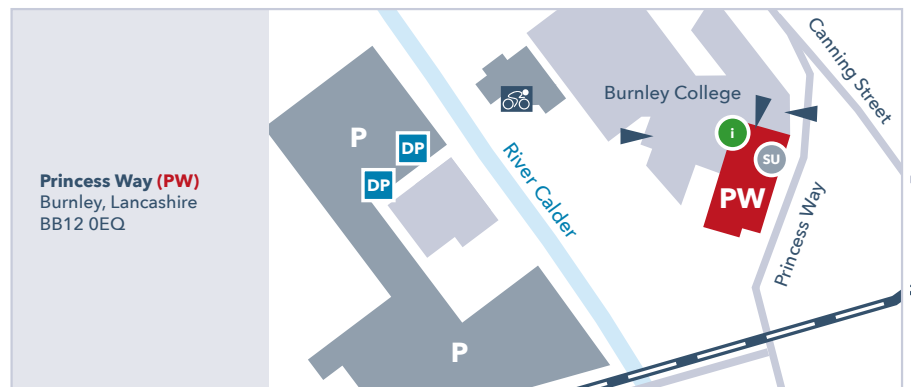

How to find us

By rail

Princess Way is only a 2 minute walk from Burnley Central Station and Manchester Road Station is only a 2 minute walk from Victoria Mill.

On foot from railway stations:

From Burnley Central Railway Station (2 mins):

Turn right out of the Station onto Railway Street, at the end of the street turn right onto Canning Street and onto Princess Way. Cross the road, using the designated crossing to UCLan Burnley Princess Way Campus.

From Burnley Manchester Road Railway Station (15 mins):

Turn left out of station and head down Manchester Road. Cross the roundabout at the traffic island and continue further along Manchester Road. Turn left onto Hammerton St. at the traffic lights, leading onto Queens Lancashire Way. Cross the mini roundabout at the traffic island onto Active Way. At the next roundabout take the first exit. Continue up the hill and the Princess Way entrance is on your left.

Walk south on Princess Way/B6434 towards Stanhope St Continue to follow B6434; Slight right onto Royle Road/B6434. At the roundabout, take the 1st exit onto Active Way/A679 At the next roundabout, take the 2nd exit onto Queen's Lancashire Way/B6240. Turn right towards Sandygate, continue onto Sandygate. Turn left onto Trafalgar St/A67.